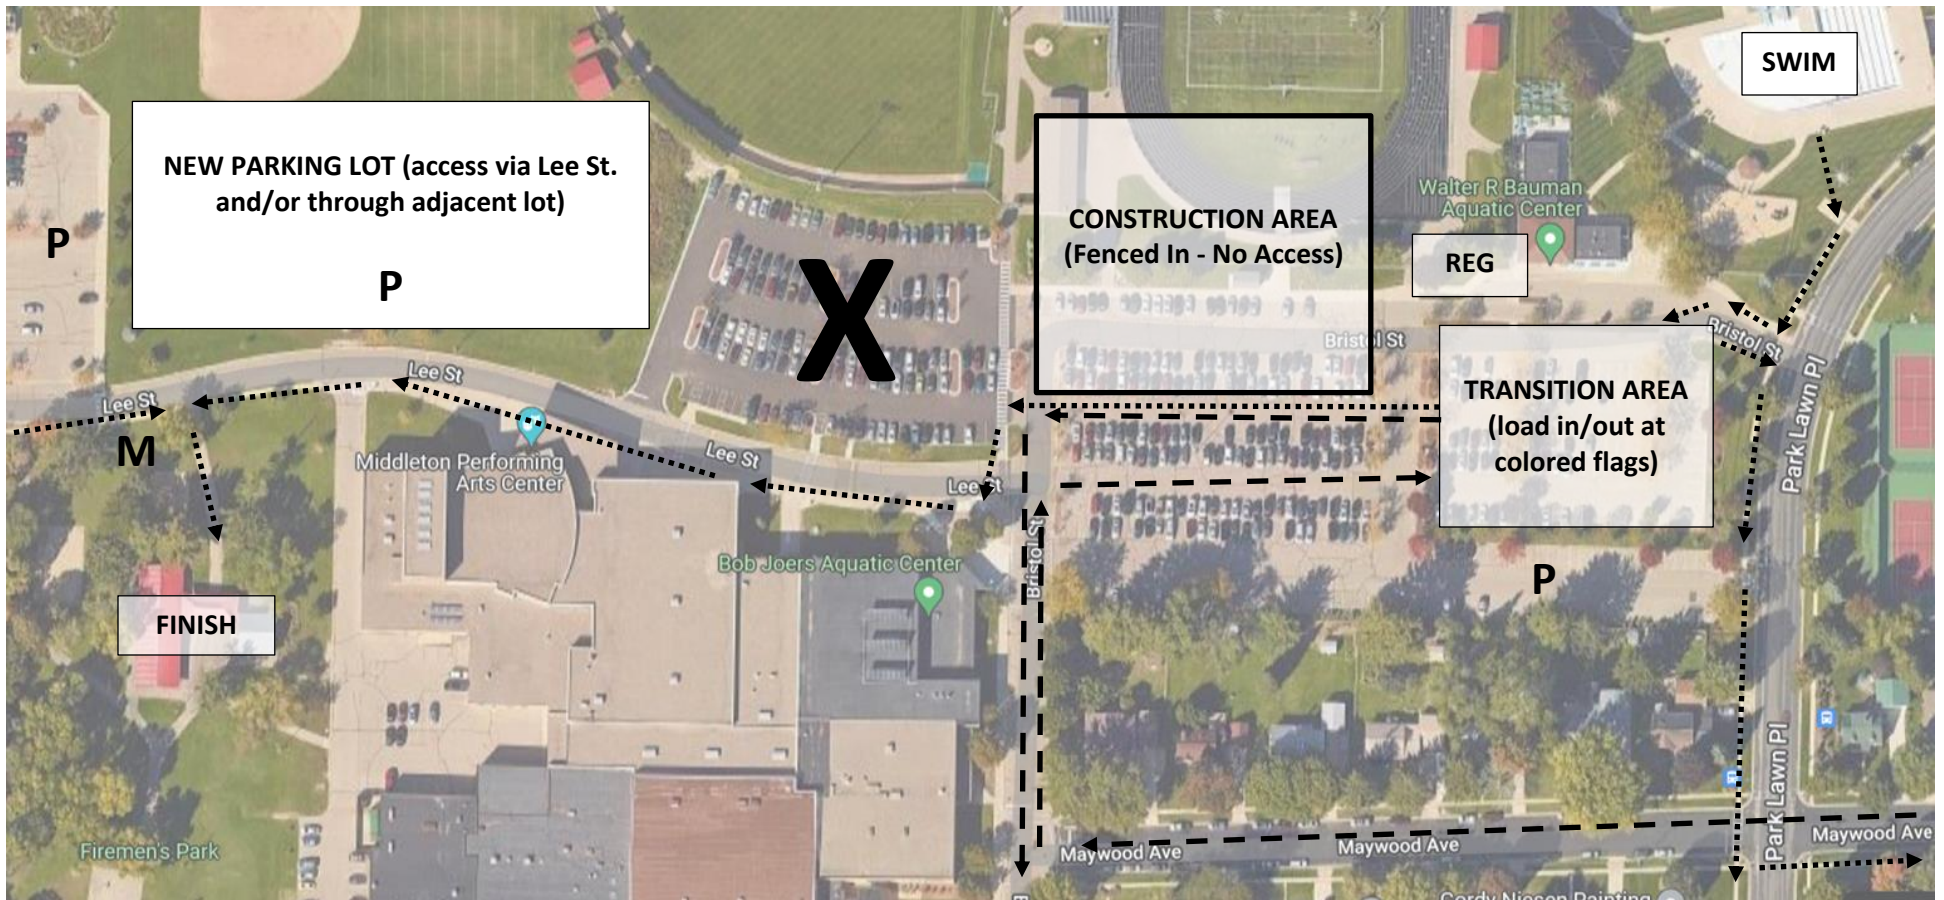

Middleton Kids Triathlon Site Map

REG = Registration Area (Packet Pickup, Body Marking & Timing Chips, Volunteer Check-in)

P = Parking (see Parking Map for recommendations)

M = Medical Assistance

Dashed lines = bike course

Dotted lines = run course

Restrooms are available in the Finish Area. Portable Toilets are available near the Registration Area.

All bike course roads will be closed to traffic beginning at 8am.