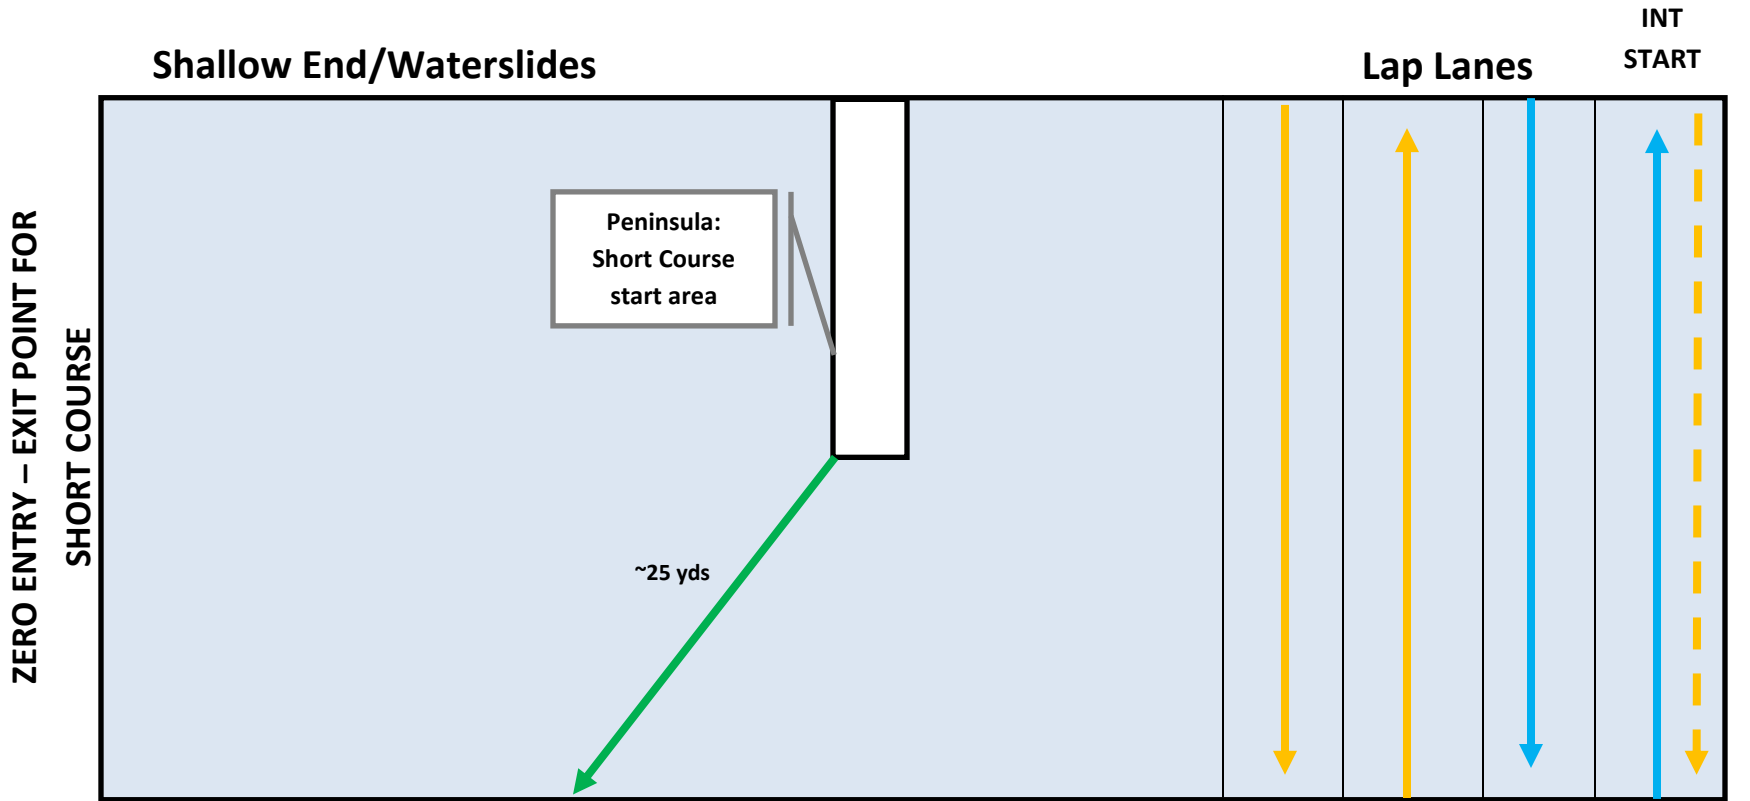

### Middleton Swim Courses

Short course in **GREEN** (starts at 10:30am)

Medium course in **YELLOW** (starts at 9:30am). Intermediate course (10am) does 1 length of lap pool.

Long course in **BLUE** and **YELLOW** (starts at 8:30am)

LONG EXIT/ MED	MED START #2	MED EXIT #1	MED #1 & LONG COURSE START/ INT EXIT
EXIT #2			