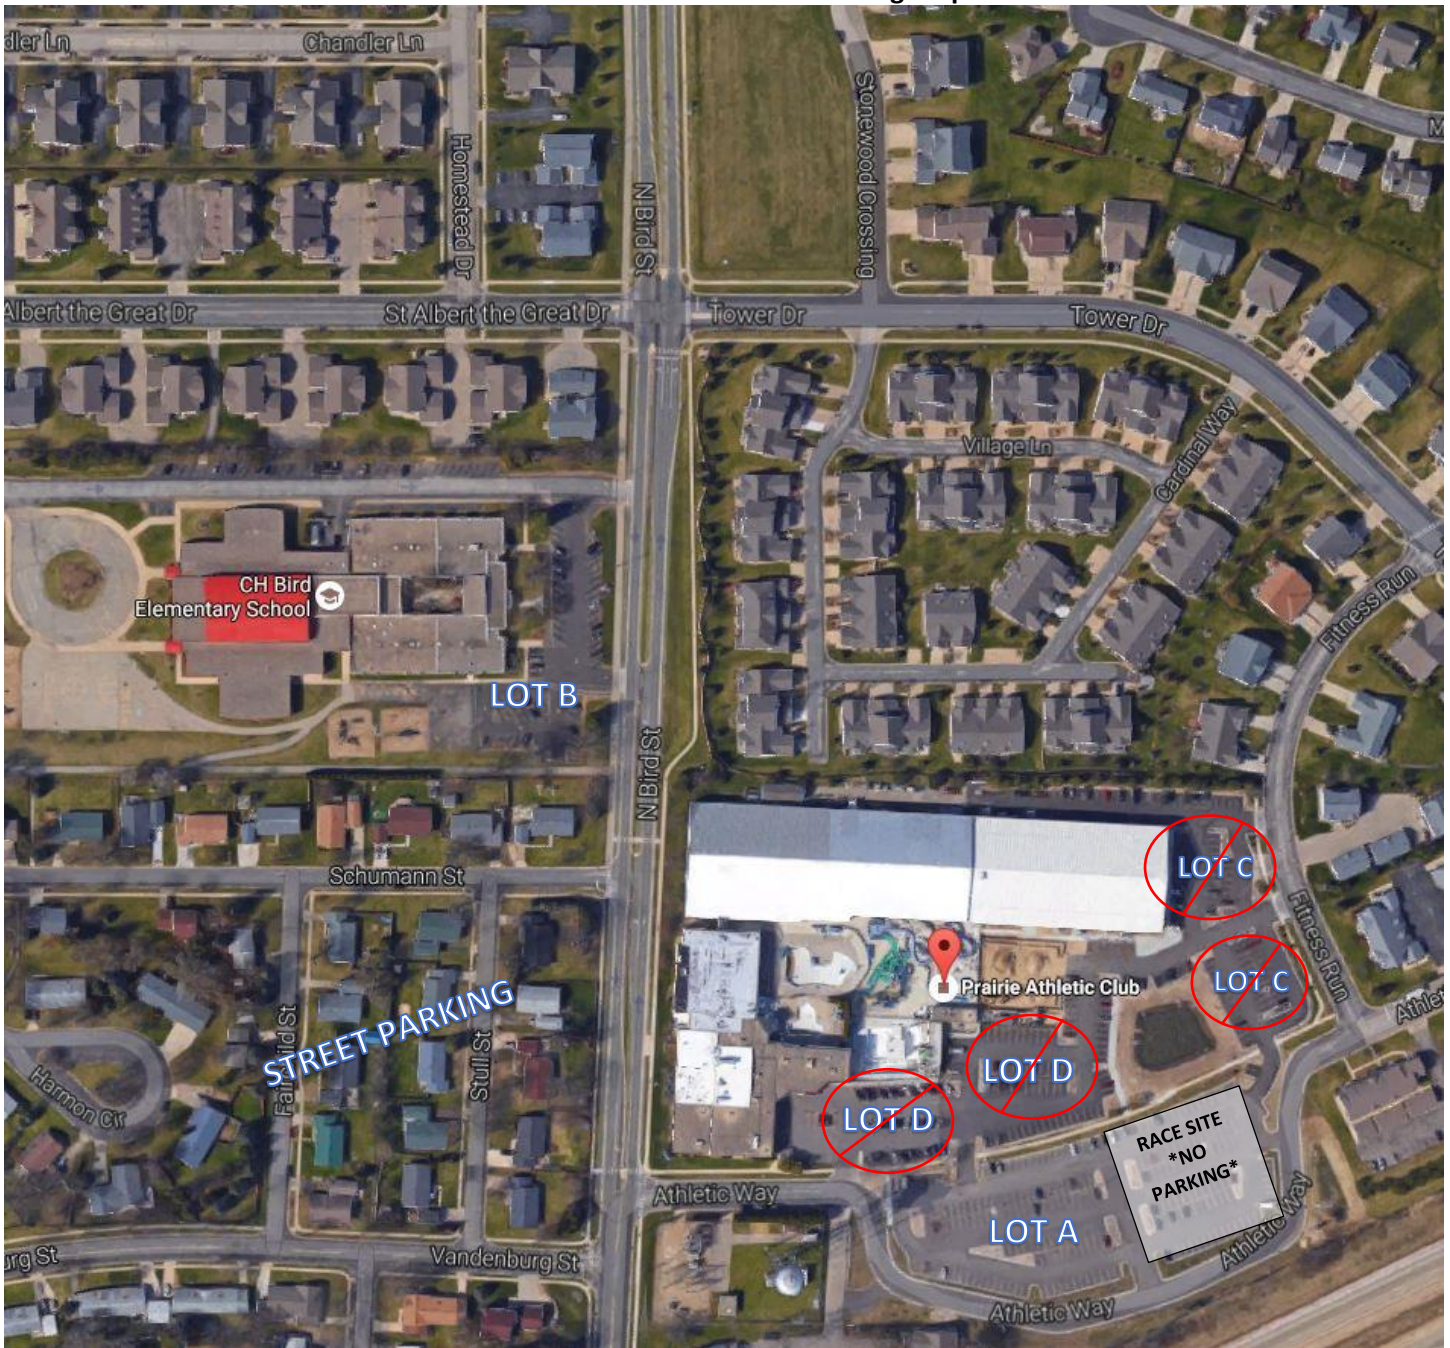

Sun Prairie Kids Bike + Run Parking Map

PARKING RECOMMENDATIONS:

Lot A (southern PAC lot): Participant and spectator parking available. Enter from Athlete Way.

Lot B (Bird School): Volunteer parking. Participant and spectator parking also available.

Lot C (eastern PAC parking lot): No event parking available.

Lot D (northern PAC parking lot): No event parking available.

Street Parking (Schumann St., Fairchild St., Stull St.): Participant and spectator parking available. Please follow all posted parking regulations.