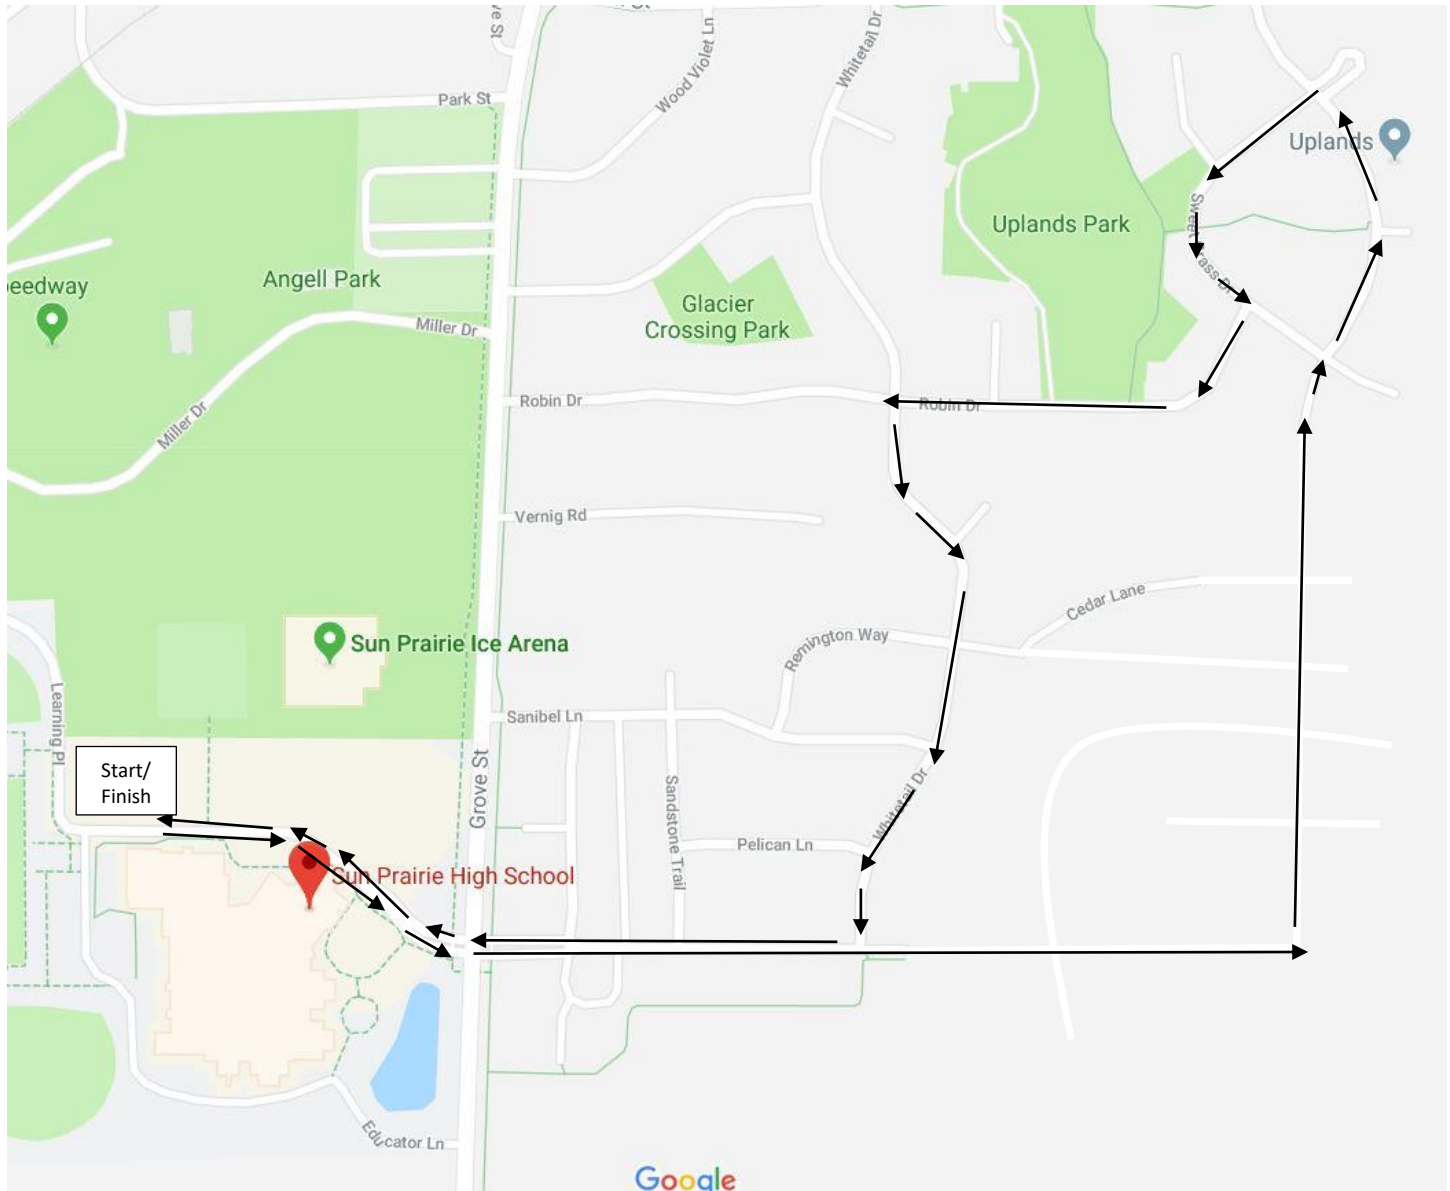

**Short Course (approx. 0.4 mile):** A short out and back along Learning Pl.

**Medium and Intermediate Course (1 loop):** One loop around neighborhood east of Grove St.

**Medium and Intermediate Course (approx. 2.3 miles):**

1. Exit Transition area by heading east on Learning Pl.
2. Continue straight across Grove St. to continue onto Hawthorn Dr.
3. Turn left onto Musket Ridge Dr.
4. Turn left on Sweet Grass Dr. (second intersection with Sweet Grass Dr.).
5. Turn right onto Robin Dr.
6. Turn left onto Whitetail Dr.
7. Turn right onto Hawthorn Dr.
8. Continue straight across Grove St. to enter high school campus on Learning Pl.
9. Enter the transition area from Learning Pl.

**Long Course (2 loops):** Two loops around the neighborhood east of Grove St.

**Long Course (approx. 4 miles):**

1. Exit Transition area by heading east on Learning Pl.
2. Cross Grove St. to continue straight onto Hawthorn Dr.
3. Turn left onto Musket Ridge Dr.
4. Turn left onto Sweet Grass Dr. (second intersection with Sweet Grass Dr.).
5. Turn right onto Robin Dr.
6. Turn left onto Whitetail Dr.
7. Turn left onto Hawthorne Dr. to start second loop of course.
8. Turn left onto Musket Ridge Dr.
9. Turn left onto Sweet Grass Dr. (second intersection with Sweet Grass Dr.).

10. Turn right onto Robin Dr.
11. Turn left onto Whitetail Dr.
12. Turn right onto Hawthorn Dr.
13. Continue straight across Grove St. to enter high school campus on Learning Pl.
14. Enter the transition area from Learning Pl.