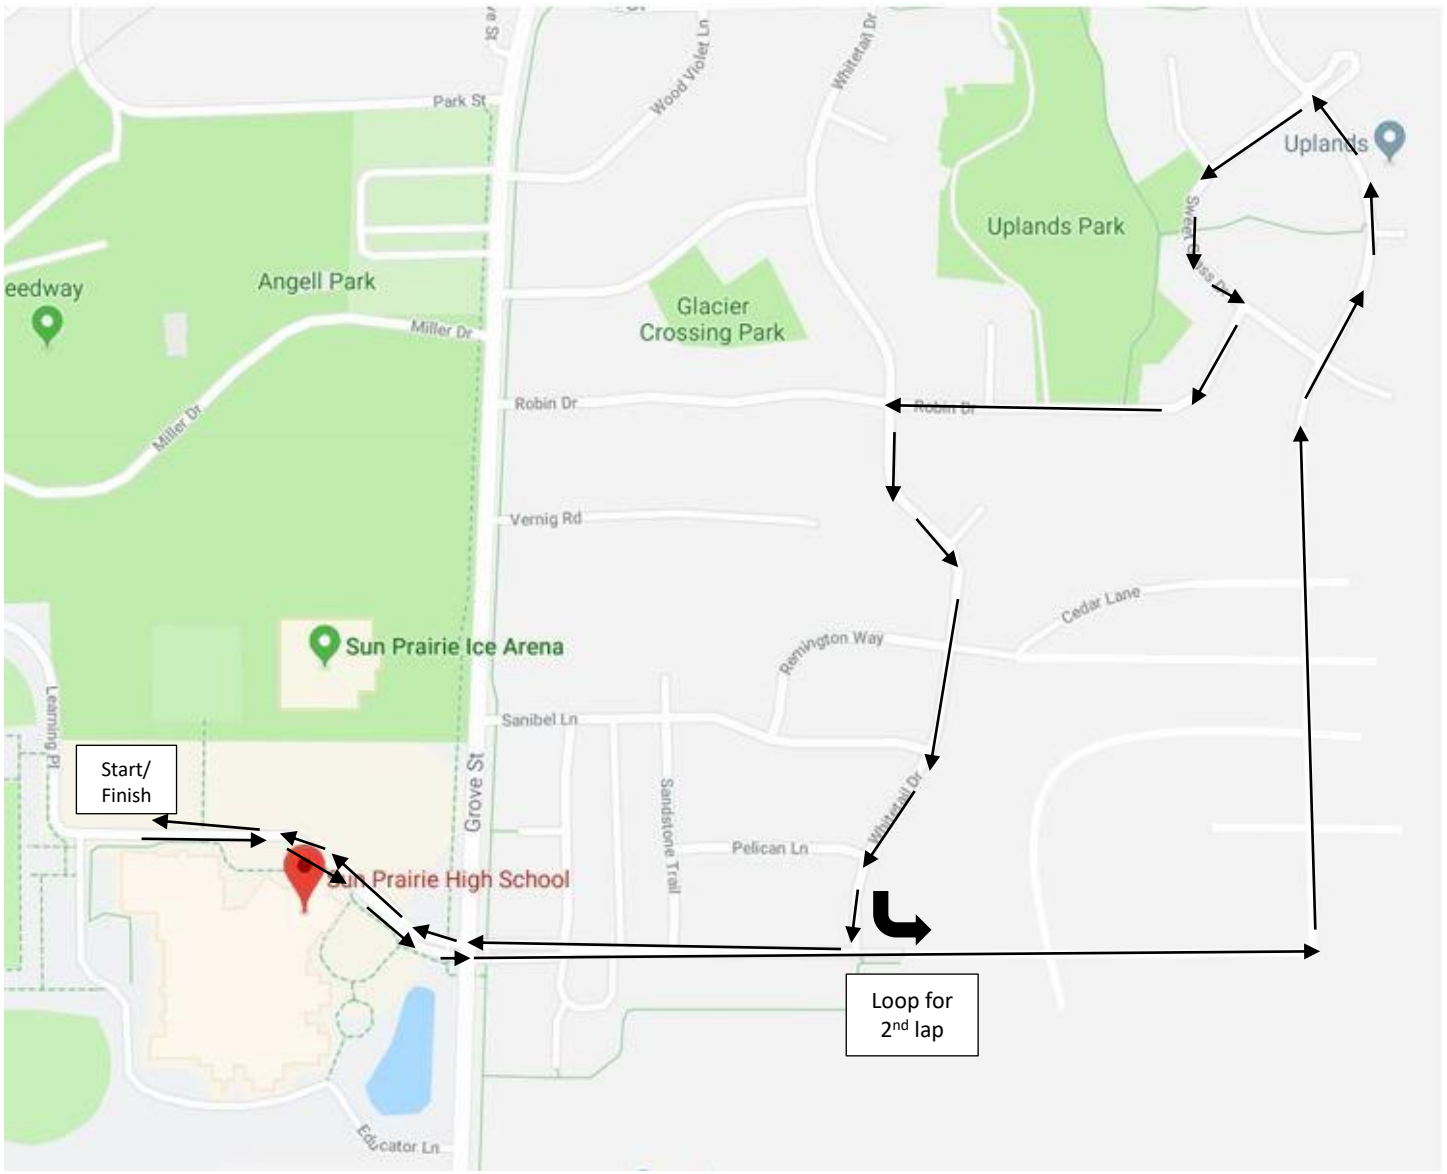

**Short Course (approx. 0.4 mile):** A short out and back along Learning Pl.

**Medium and Intermediate Course (1 loop):** One loop around neighborhood east of Grove St.

**Medium and Intermediate Course (approx. 2.3 miles):**

1. Exit Transition area by heading east on Learning Pl.
2. Continue straight across Grove St. to continue onto Hawthorn Dr.
3. Turn left onto Musket Ridge Dr.
4. Turn left on Sweet Grass Dr. (second intersection with Sweet Grass Dr.).
5. Turn right onto Robin Dr.
6. Turn left onto Whitetail Dr.
7. Turn right onto Hawthorn Dr.
8. Continue straight across Grove St. to enter high school campus on Learning Pl.
9. Enter the transition area from Learning Pl.

**Long Course (2 loops):** Two loops around the neighborhood east of Grove St.

**Long Course (approx. 4 miles):**

1. Exit Transition area by heading east on Learning Pl.
2. Cross Grove St. to continue straight onto Hawthorn Dr.
3. Turn left onto Musket Ridge Dr.
4. Turn left onto Sweet Grass Dr. (second intersection with Sweet Grass Dr.).
5. Turn right onto Robin Dr.
6. Turn left onto Whitetail Dr.
7. Turn left onto Hawthorne Dr. to start second loop of course.
8. Turn left onto Musket Ridge Dr.
9. Turn left onto Sweet Grass Dr. (second intersection with Sweet Grass Dr.).

10. Turn right onto Robin Dr.
11. Turn left onto Whitetail Dr.
12. Turn right onto Hawthorn Dr.
13. Continue straight across Grove St. to enter high school campus on Learning Pl.
14. Enter the transition area from Learning Pl.