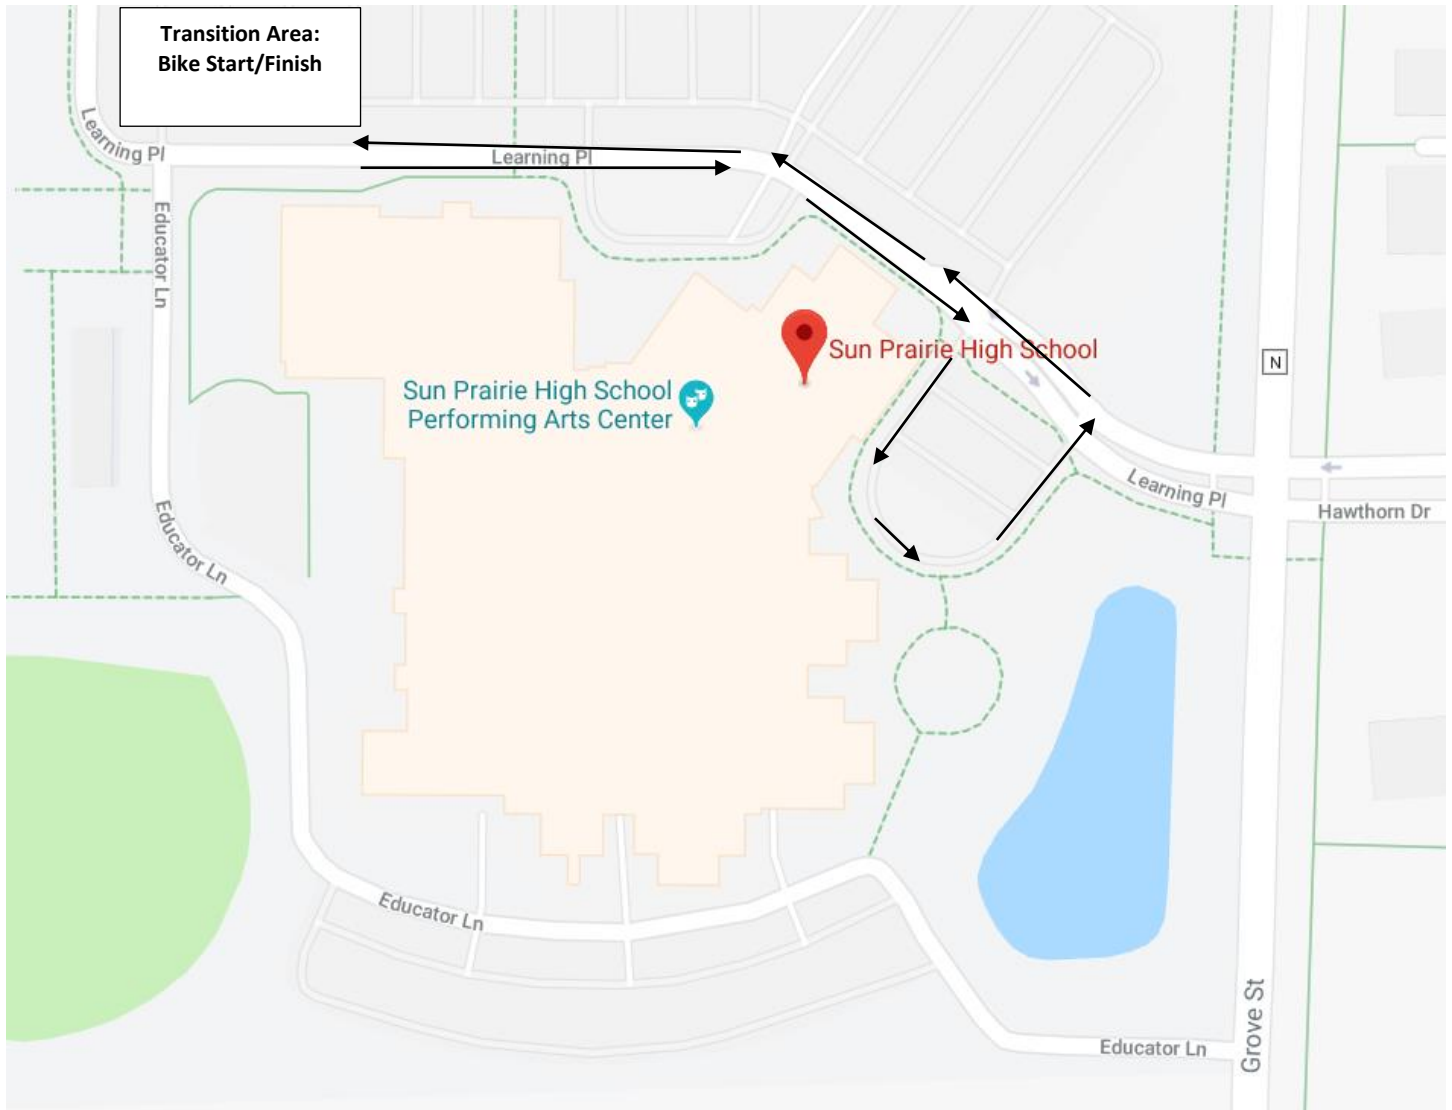

**Short Course (approx. 0.4 mile):** A short out and back along Learning Pl.

**Medium and Intermediate Course (1 loop):** One loop around neighborhood east of Grove St.

**Medium and Intermediate Course (approx. 2.3 miles):**

1. Exit Transition area by heading east on Learning Pl.
2. Continue straight across Grove St. to continue onto Hawthorn Dr.
3. Turn left onto Musket Ridge Dr.
4. Turn left on Sweet Grass Dr. (second intersection with Sweet Grass Dr.).
5. Turn right onto Robin Dr.
6. Turn left onto Whitetail Dr.
7. Turn right onto Hawthorn Dr.
8. Continue straight across Grove St. to enter high school campus on Learning Pl.
9. Enter the transition area from Learning Pl.

**Long Course (2 loops):** Two loops around the neighborhood east of Grove St.

**Long Course (approx. 4 miles):**

1. Exit Transition area by heading east on Learning Pl.
2. Cross Grove St. to continue straight onto Hawthorn Dr.
3. Turn left onto Musket Ridge Dr.
4. Turn left onto Sweet Grass Dr. (second intersection with Sweet Grass Dr.).
5. Turn right onto Robin Dr.
6. Turn left onto Whitetail Dr.
7. Turn left onto Hawthorne Dr. to start second loop of course.
8. Turn left onto Musket Ridge Dr.
9. Turn left onto Sweet Grass Dr. (second intersection with Sweet Grass Dr.).

10. Turn right onto Robin Dr.
11. Turn left onto Whitetail Dr.
12. Turn right onto Hawthorn Dr.
13. Continue straight across Grove St. to enter high school campus on Learning Pl.
14. Enter the transition area from Learning Pl.