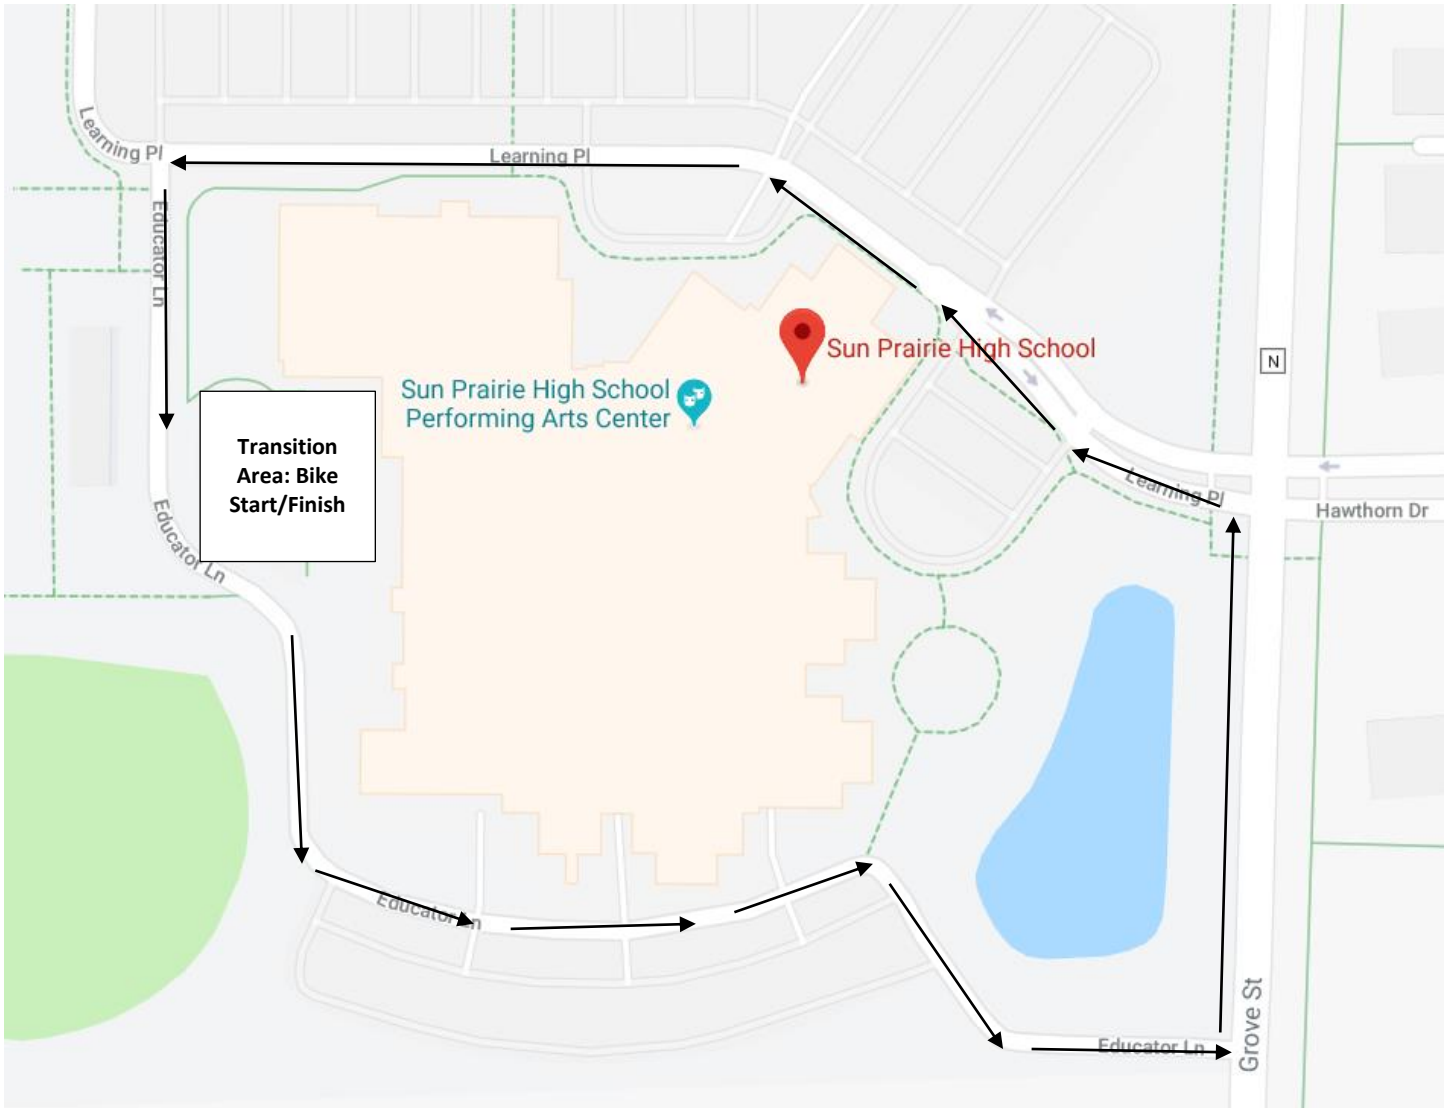

Short Course (~0.6 mile): One loop around the high school campus. Educator Lane to path along Grove Street to Learning Place to Educator Lane to return to Transition area (small parking lot west of school building).

Medium and Intermediate Course (1 loop): One loop around neighborhood east of Grove St.

Medium and Intermediate Course (~2.36 miles):

1. Exit Transition area by heading south on Educator Lane.
2. Turn left onto bike path on west side of Grove St.
3. Turn right onto Hawthorne Dr.
4. Turn left onto Musket Ridge Dr.
5. Turn left on Sweet Grass Dr. (second intersection with Sweet Grass Dr.).
6. Turn right onto Robin Dr.
7. Turn left onto Whitetail Dr.
8. Turn right onto Hawthorne Dr.
9. Continue straight across Grove St. to enter high school campus on Learning Place.
10. Left on Educator Lane and return to Transition area (small parking lot west of school building).

10. Turn left onto Sweet Grass Dr. (second intersection with Sweet Grass Dr.).
11. Turn right onto Robin Dr.
12. Turn left onto Whitetail Dr.
13. Turn right onto Hawthorne Dr.
14. Continue straight across Grove St. to enter high school campus on Learning Place.
15. Left on Educator Lane and return to Transition area (small parking lot west of school building).