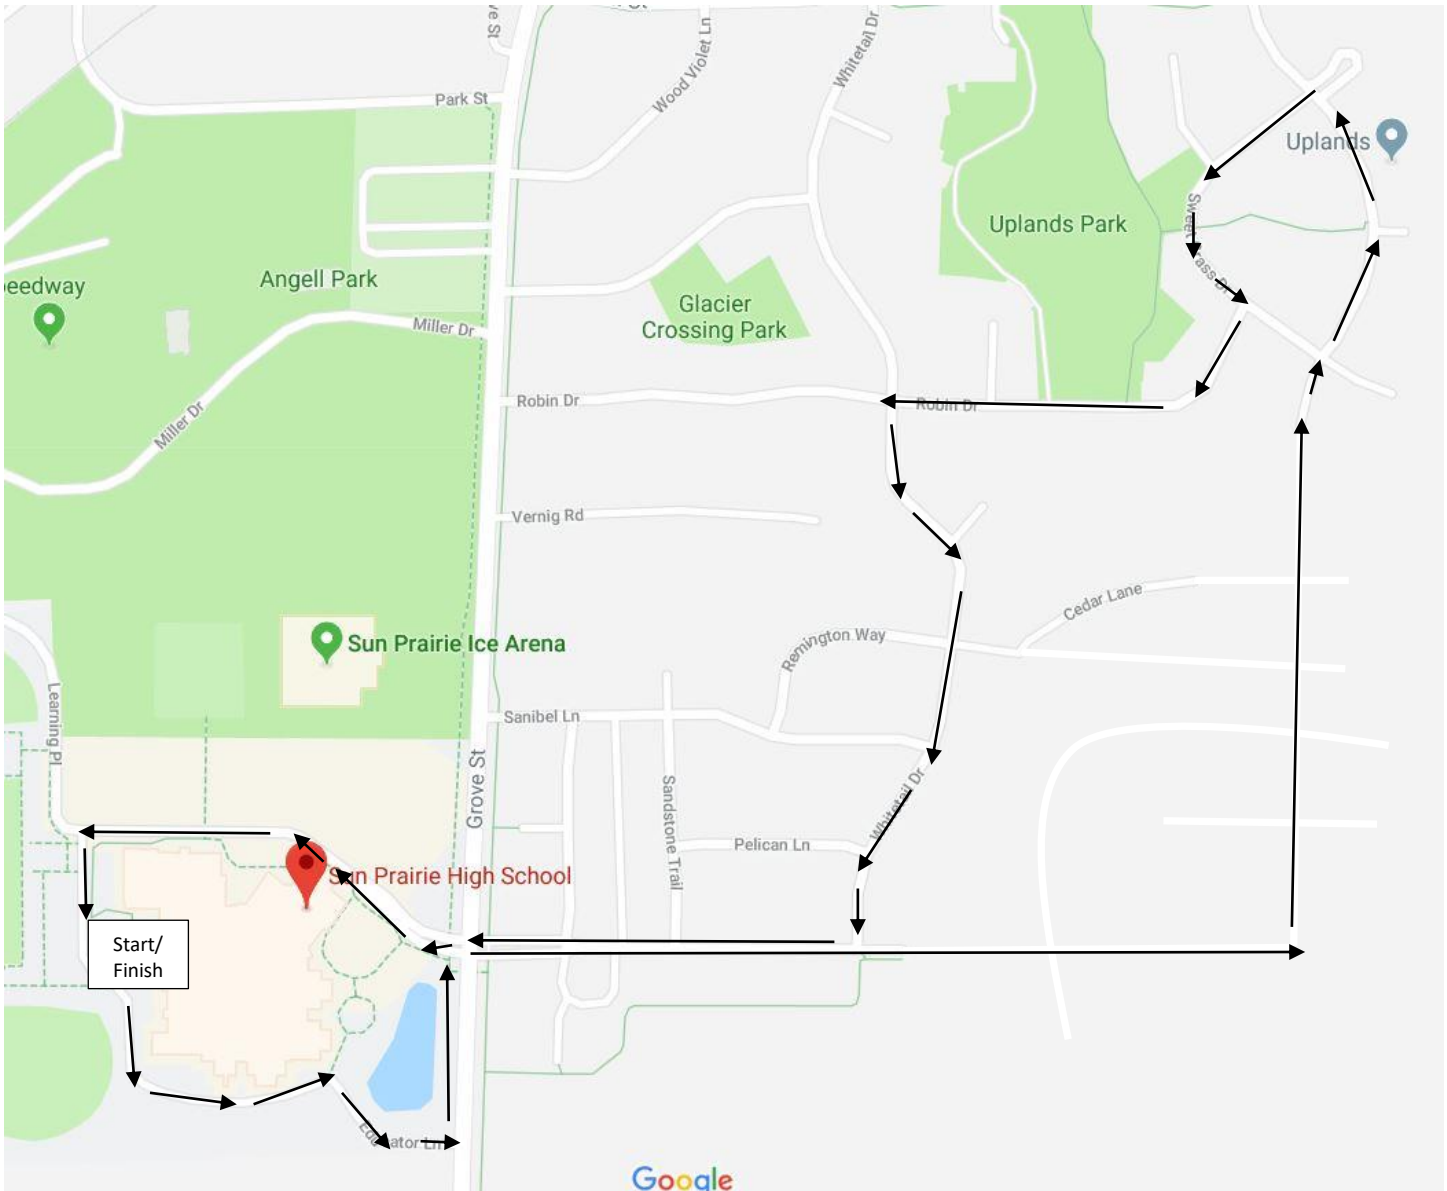

Short Course (~0.6 mile): One loop around the high school campus. Educator Lane to path along Grove Street to Learning Place to Educator Lane to return to Transition area (small parking lot west of school building).

Medium and Intermediate Course (1 loop): One loop around neighborhood east of Grove St.

Medium and Intermediate Course (~2.36 miles):

1. Exit Transition area by heading south on Educator Lane.
2. Turn left onto bike path on west side of Grove St.
3. Turn right onto Hawthorne Dr.
4. Turn left onto Musket Ridge Dr.
5. Turn left on Sweet Grass Dr. (second intersection with Sweet Grass Dr.).
6. Turn right onto Robin Dr.
7. Turn left onto Whitetail Dr.
8. Turn right onto Hawthorne Dr.
9. Continue straight across Grove St. to enter high school campus on Learning Place.
10. Left on Educator Lane and return to Transition area (small parking lot west of school building).

10. Turn left onto Sweet Grass Dr. (second intersection with Sweet Grass Dr.).
11. Turn right onto Robin Dr.
12. Turn left onto Whitetail Dr.
13. Turn right onto Hawthorne Dr.
14. Continue straight across Grove St. to enter high school campus on Learning Place.
15. Left on Educator Lane and return to Transition area (small parking lot west of school building).