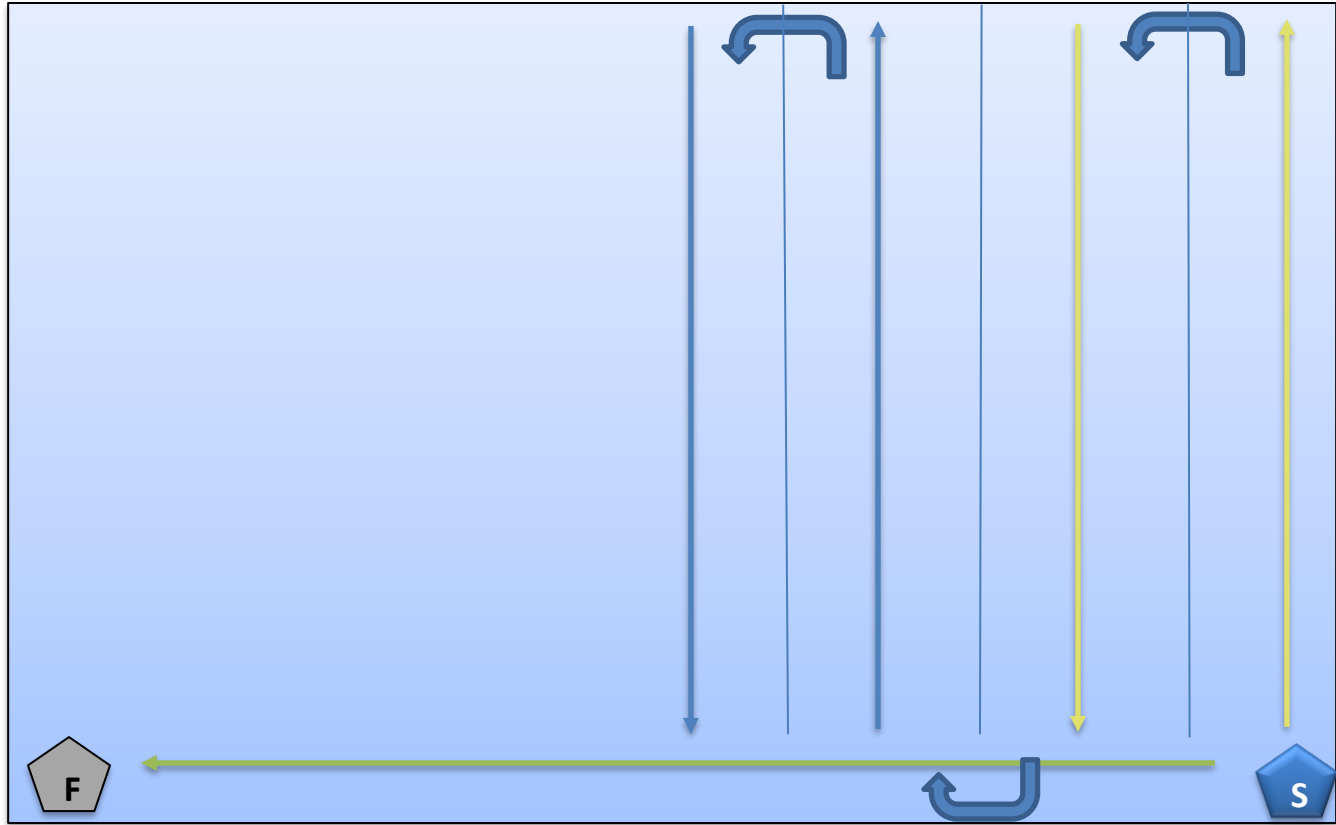

Waunakee Swim Course

BLEACHERS

DOOR

Athletes enter here. Staged in gym (follow music hallway, go down stairs on the right).

START (all courses)

Short & Intermediate course in **Green**; will go **third**.
Medium course in **Yellow**; will go **second**.
Long course includes **Yellow** and **Blue**; will go **first**.
Medium and **Long** courses include duck under lane ropes.

Swim exit to transition area

Upon exiting pool, all swimmers proceed to door to Transition area.