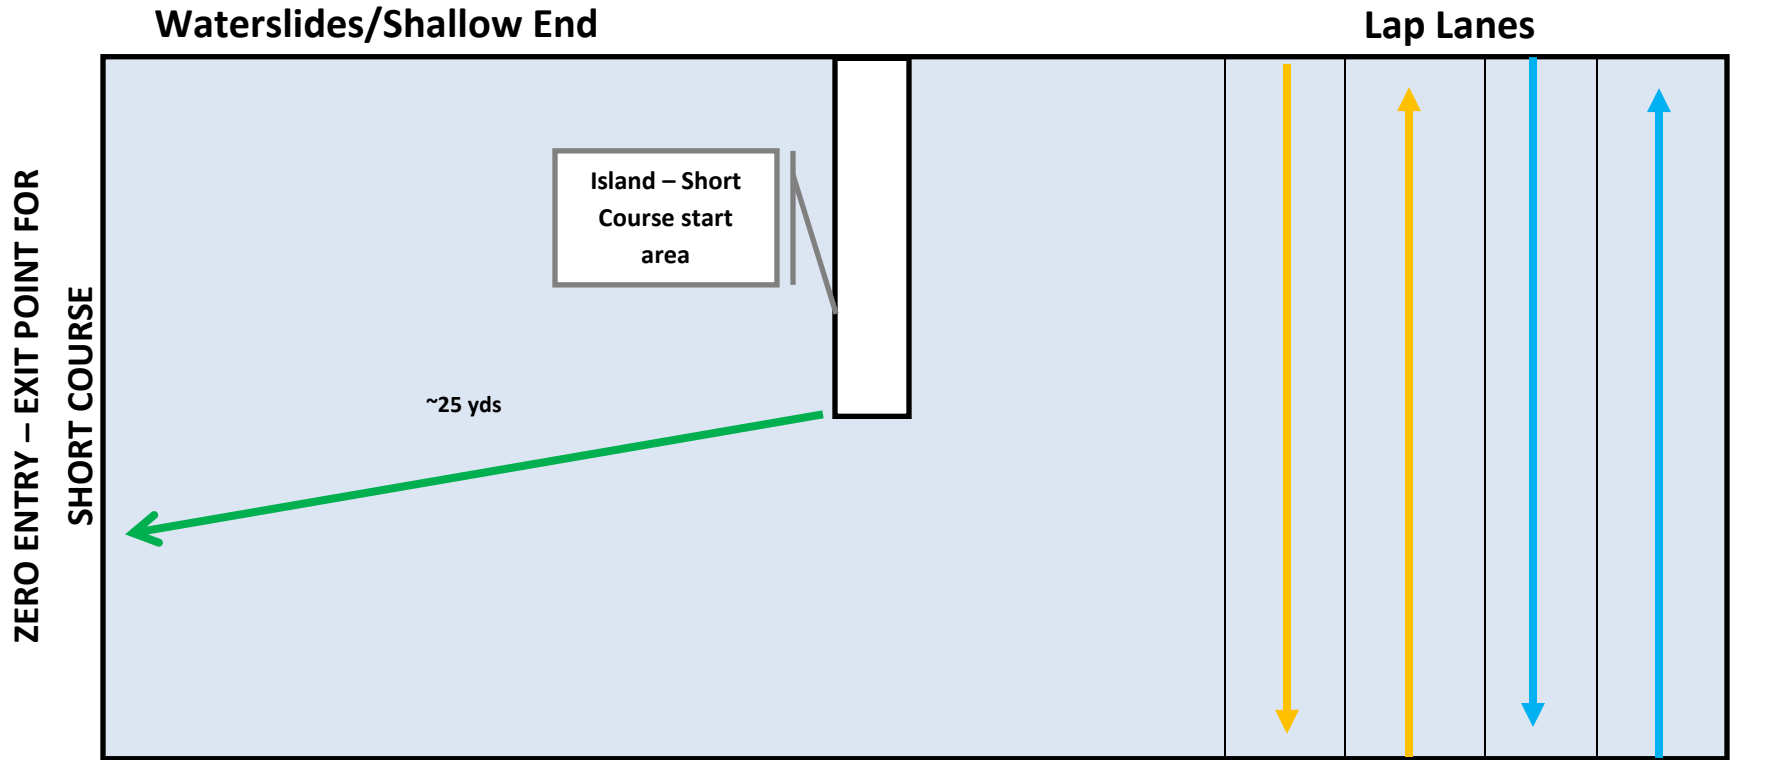

Middleton Swim Courses

Short course in **GREEN** and will start third.

Medium course in **YELLOW** and will start second. Intermediate course does 1 length of lap pool.

Long course in **BLUE** and **YELLOW** and will start first.

LONG EXIT/ MED EXIT #2	MED START #2	MED EXIT	MED/LONG COURSE START
---------------------------------	--------------------	-------------	-----------------------------