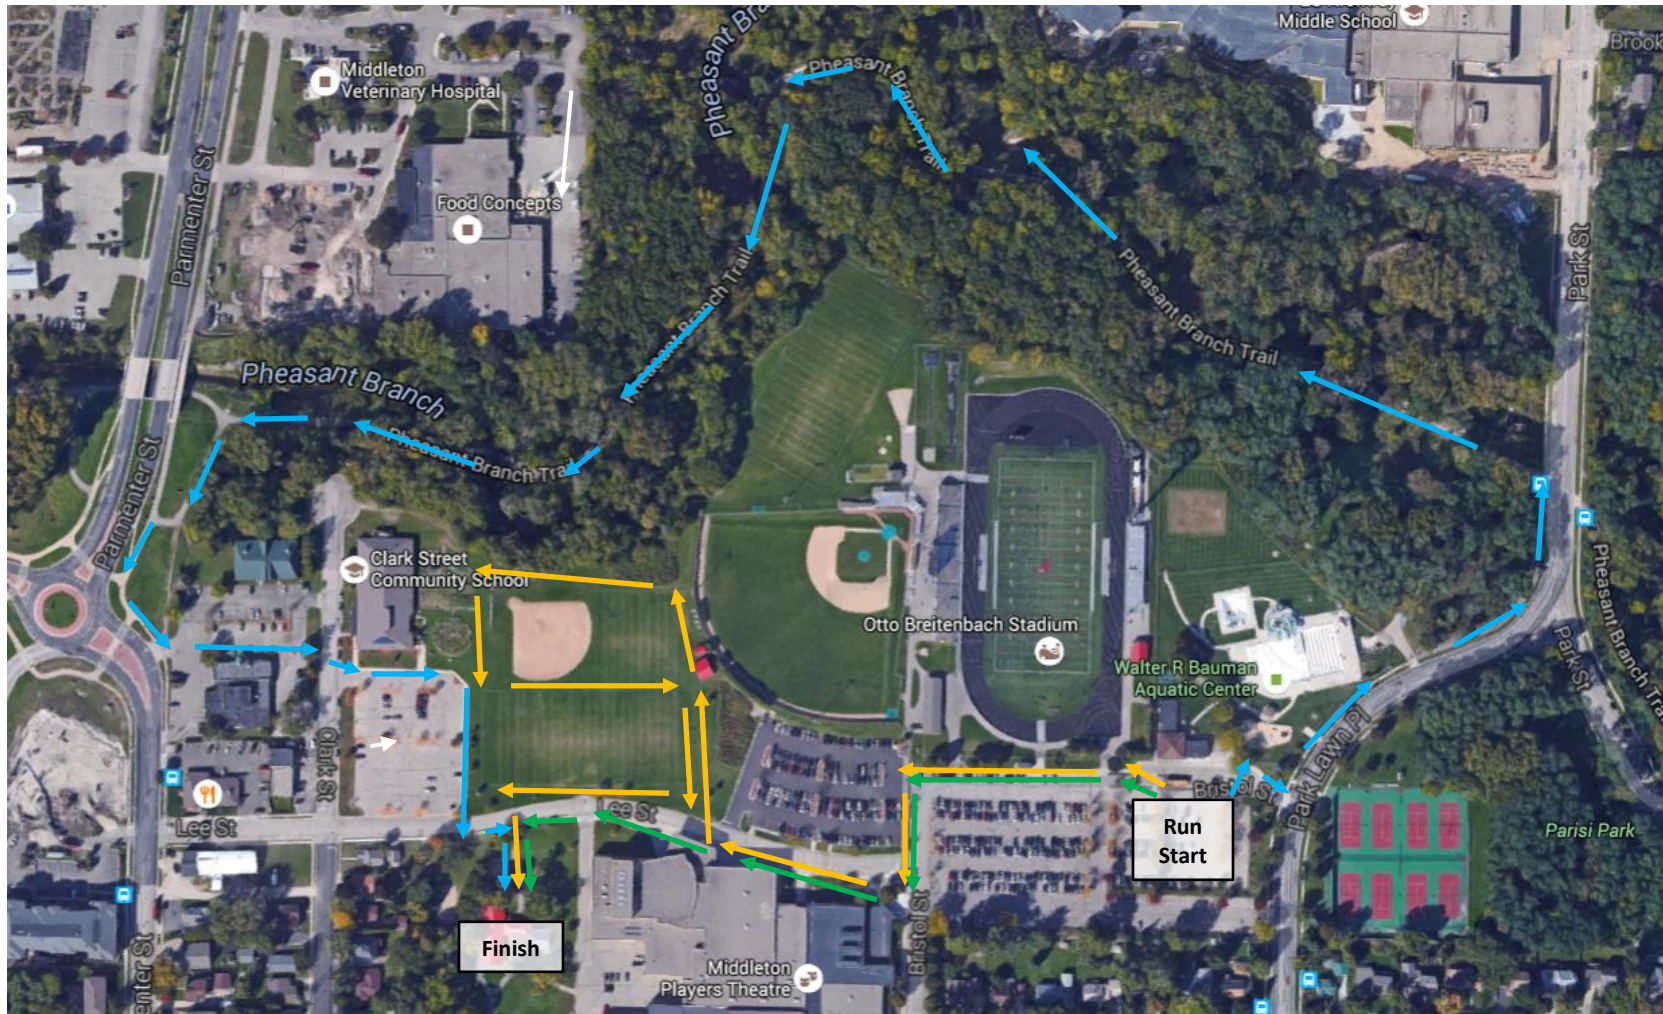

Middleton Run Courses

Long course is in **blue** (uses portions of the Pheasant Branch Trail).

Short course is in **green**.

Medium/Intermediate course is in **yellow**.

All courses finish at Fireman's Park.